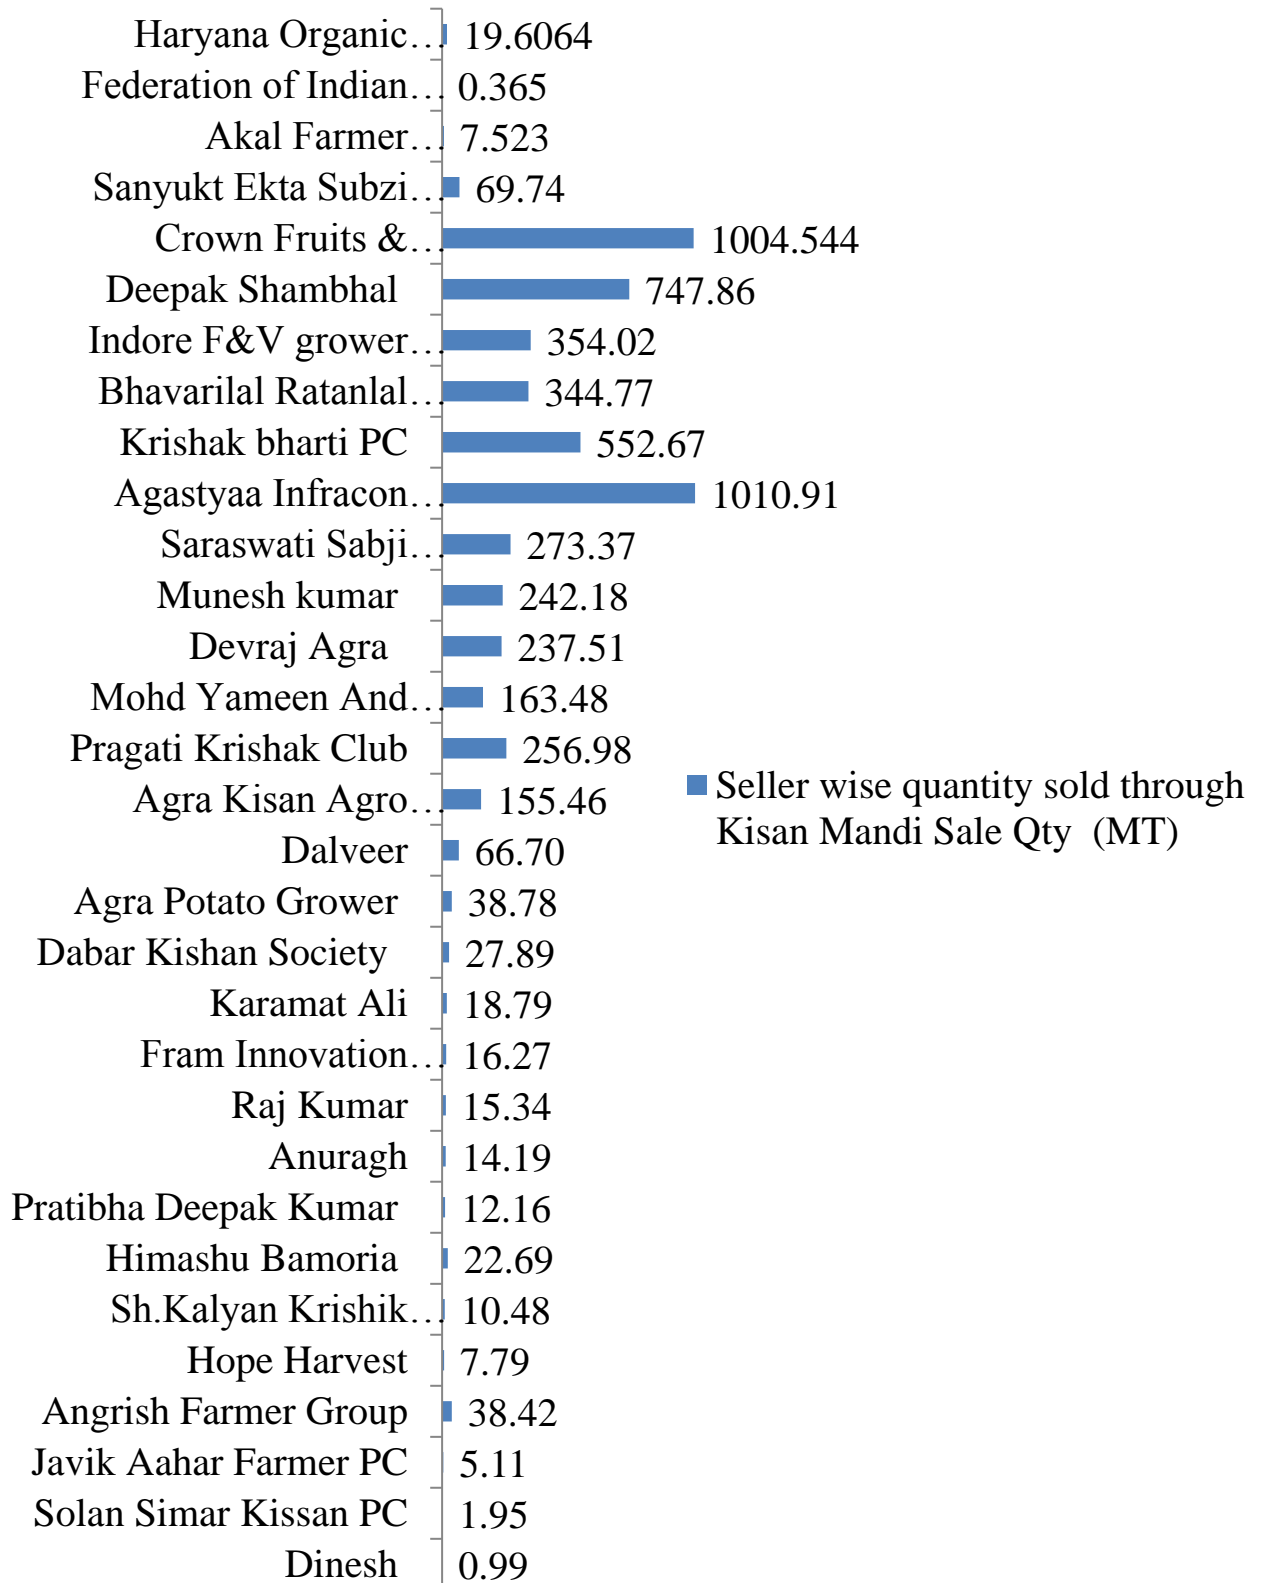

Seller wise quantity sold through Kisan Mandi Sale Qty (MT)

Seller wise quantity sold through Kisan Mandi Sale Value(Rs) In Lack